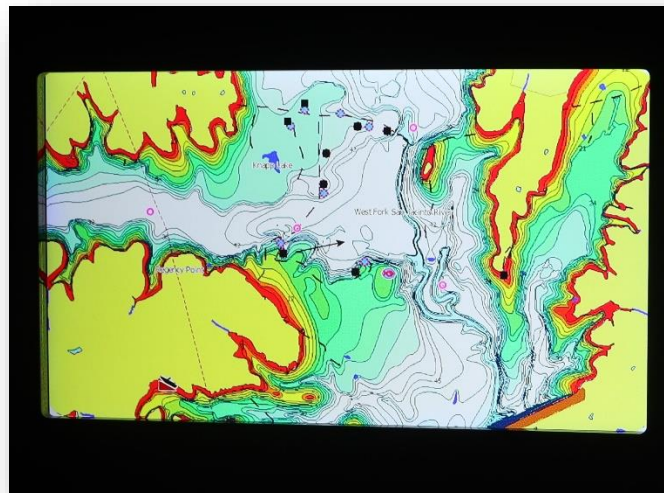

# 10" TOUCHSCREEN

Ultra High Bright

Wide Color Gamut

Unmatched **COLOR**. Unbelievable **BRIGHTNESS**.

- **1200x1920 Resolution**
- **2500 Nits**
- **105% DCI P3 Color**
- **1300:1 Contrast Ratio**
- **-20 to +70C Op Temp**
- **Viewable with Polarized Sunglasses**