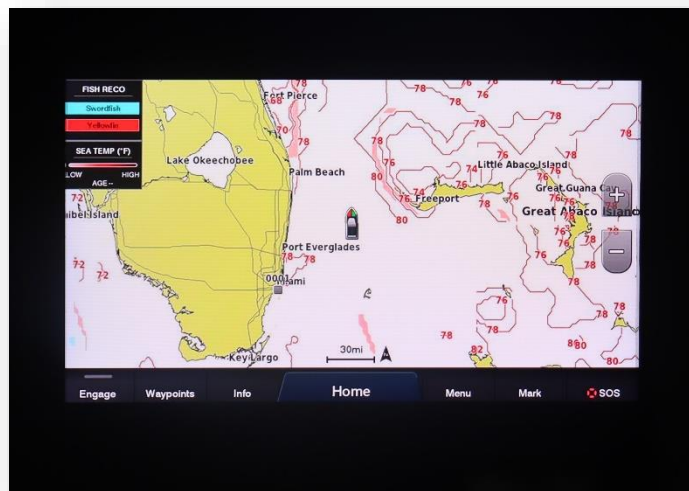

7" TOUCHSCREEN

Ultra High Bright

Wide Color Gamut

Unmatched **COLOR**. Unbelievable **BRIGHTNESS**.

- **1200x1920 Resolution**
- **2500 Nits**
- **105% DCI P3 Color**
- **1300:1 Contrast Ratio**
- **-20 to +70C Op Temp**
- **In-Cell Touch**
- **Viewable with Polarized Sunglasses**